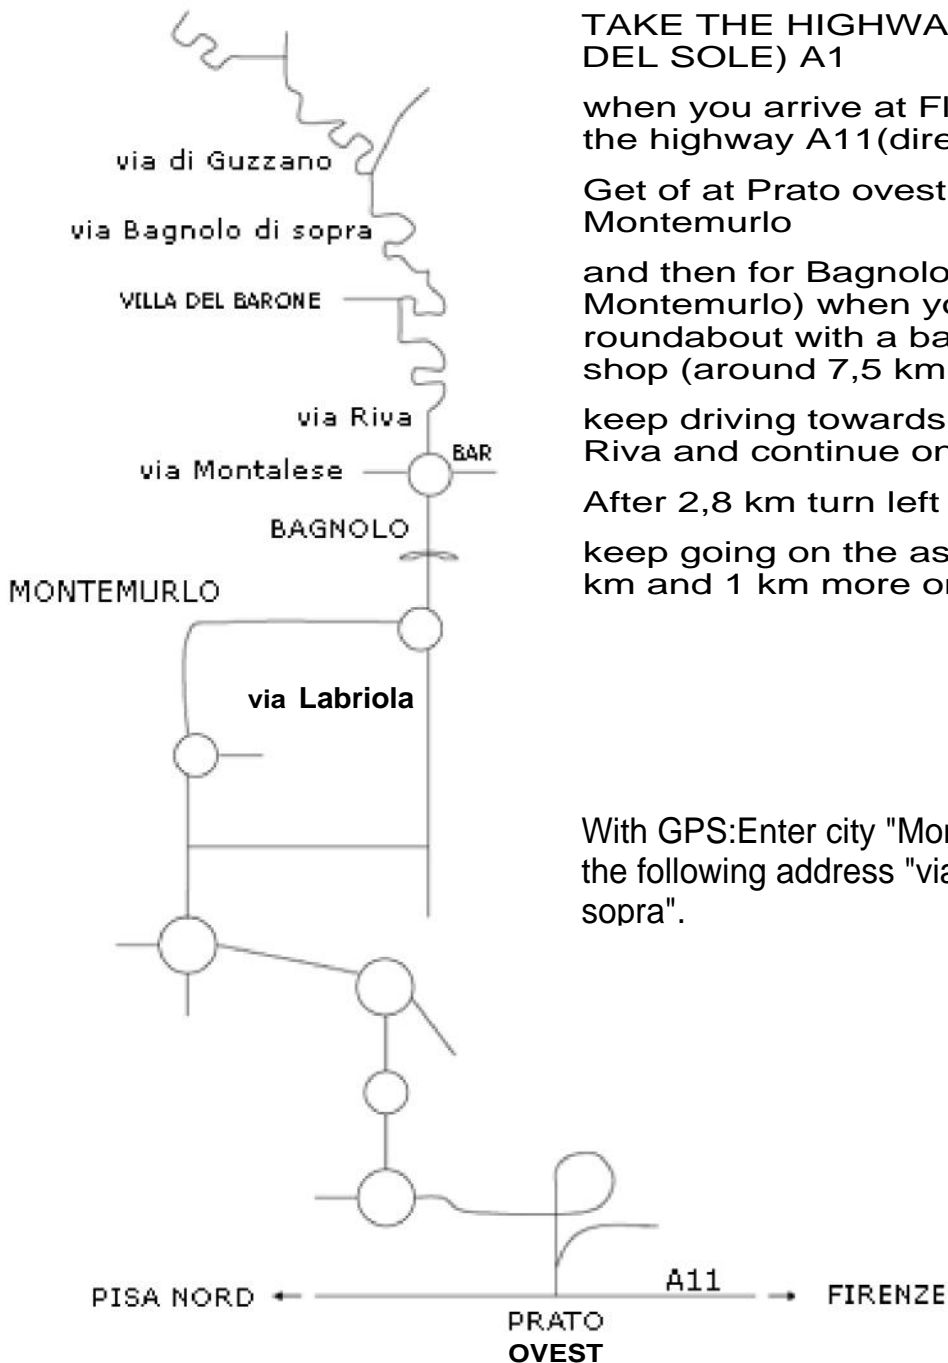

# di Javello

JAVELLO

TAKE THE HIGHWAY (AUTOSTRADA DEL SOLE) A1

when you arrive at Florence nord, get on the highway A11(direction Pise nord)

Get of at Prato ovest, follow the signs for Montemurlo

and then for Bagnolo (hamlet of Montemurlo) when you arrive at a roundabout with a bar and a tobacco shop (around 7,5 km from Prato ovest).

keep driving towards the montain on via Riva and continue on the main road.

After 2,8 km turn left on via di Guzzano.

keep going on the asphalt road for 2,6 km and 1 km more on the country road.

With GPS:Enter city "Montemurlo" and the following address "via Bagnolo di sopra".